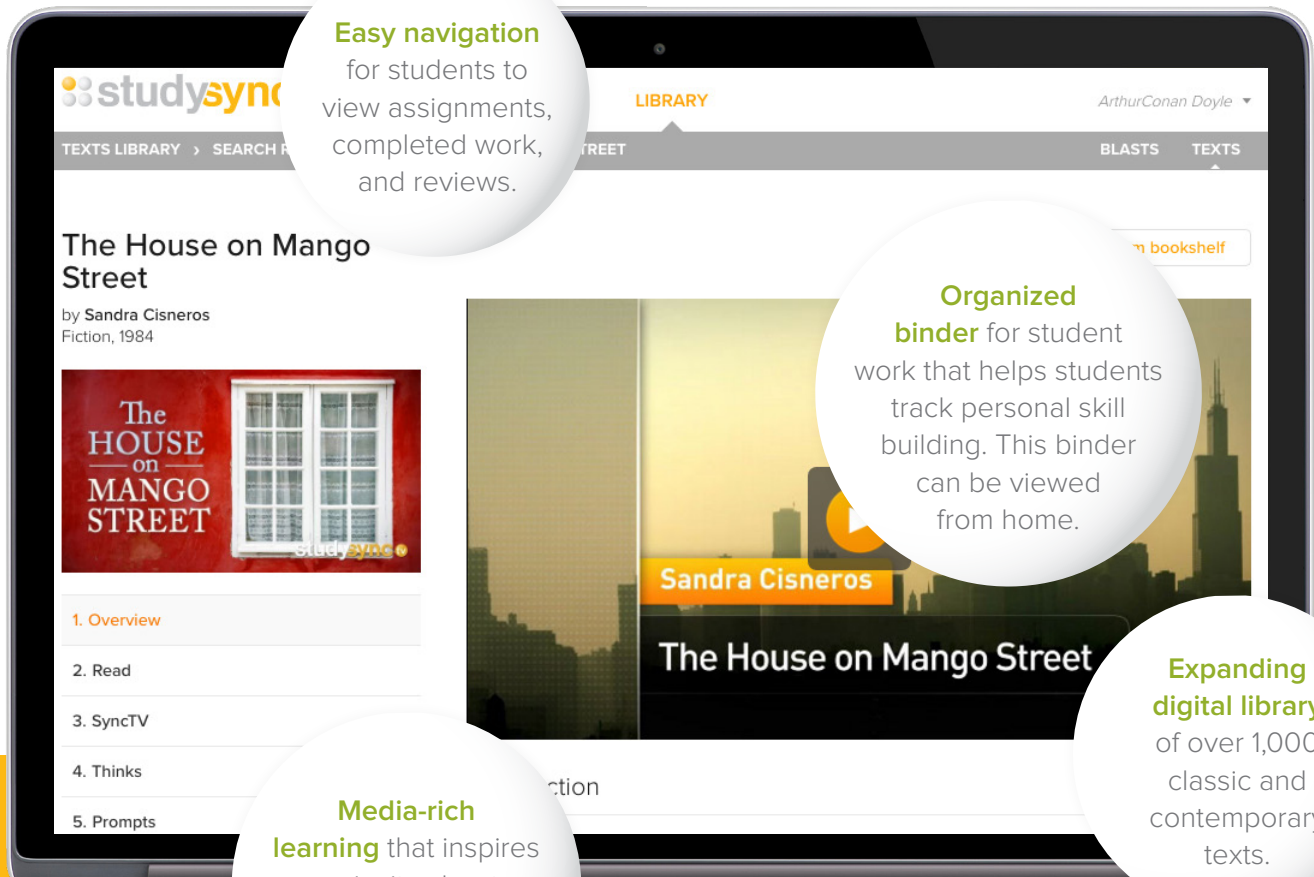

Organized binder

for student work that helps students track personal skill building. This binder can be viewed from home.

Expanding digital library of over 1,000 classic and contemporary texts.

Media-rich learning that inspires curiosity about literature and builds foundational skills.