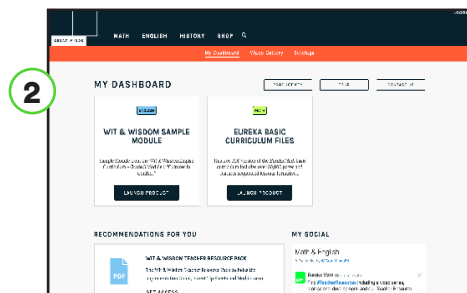

GETTING STARTED

Accessing these free online resources is simple:

1 CREATE AN ACCOUNT

Visit GreatMinds.org/signup to sign up for your free parent account. Enter your name, email address, zip code, and select “PARENT” as your role. Then click the “CREATE” button. (Rest assured, your name and contact information will never be sold or shared with outside organizations.)

2 ACCESS YOUR DASHBOARD

Once you have created an account, you will have access to your personalized dashboard. (This is where you’ll access or “launch” digital resources you check out with from the SHOP.)